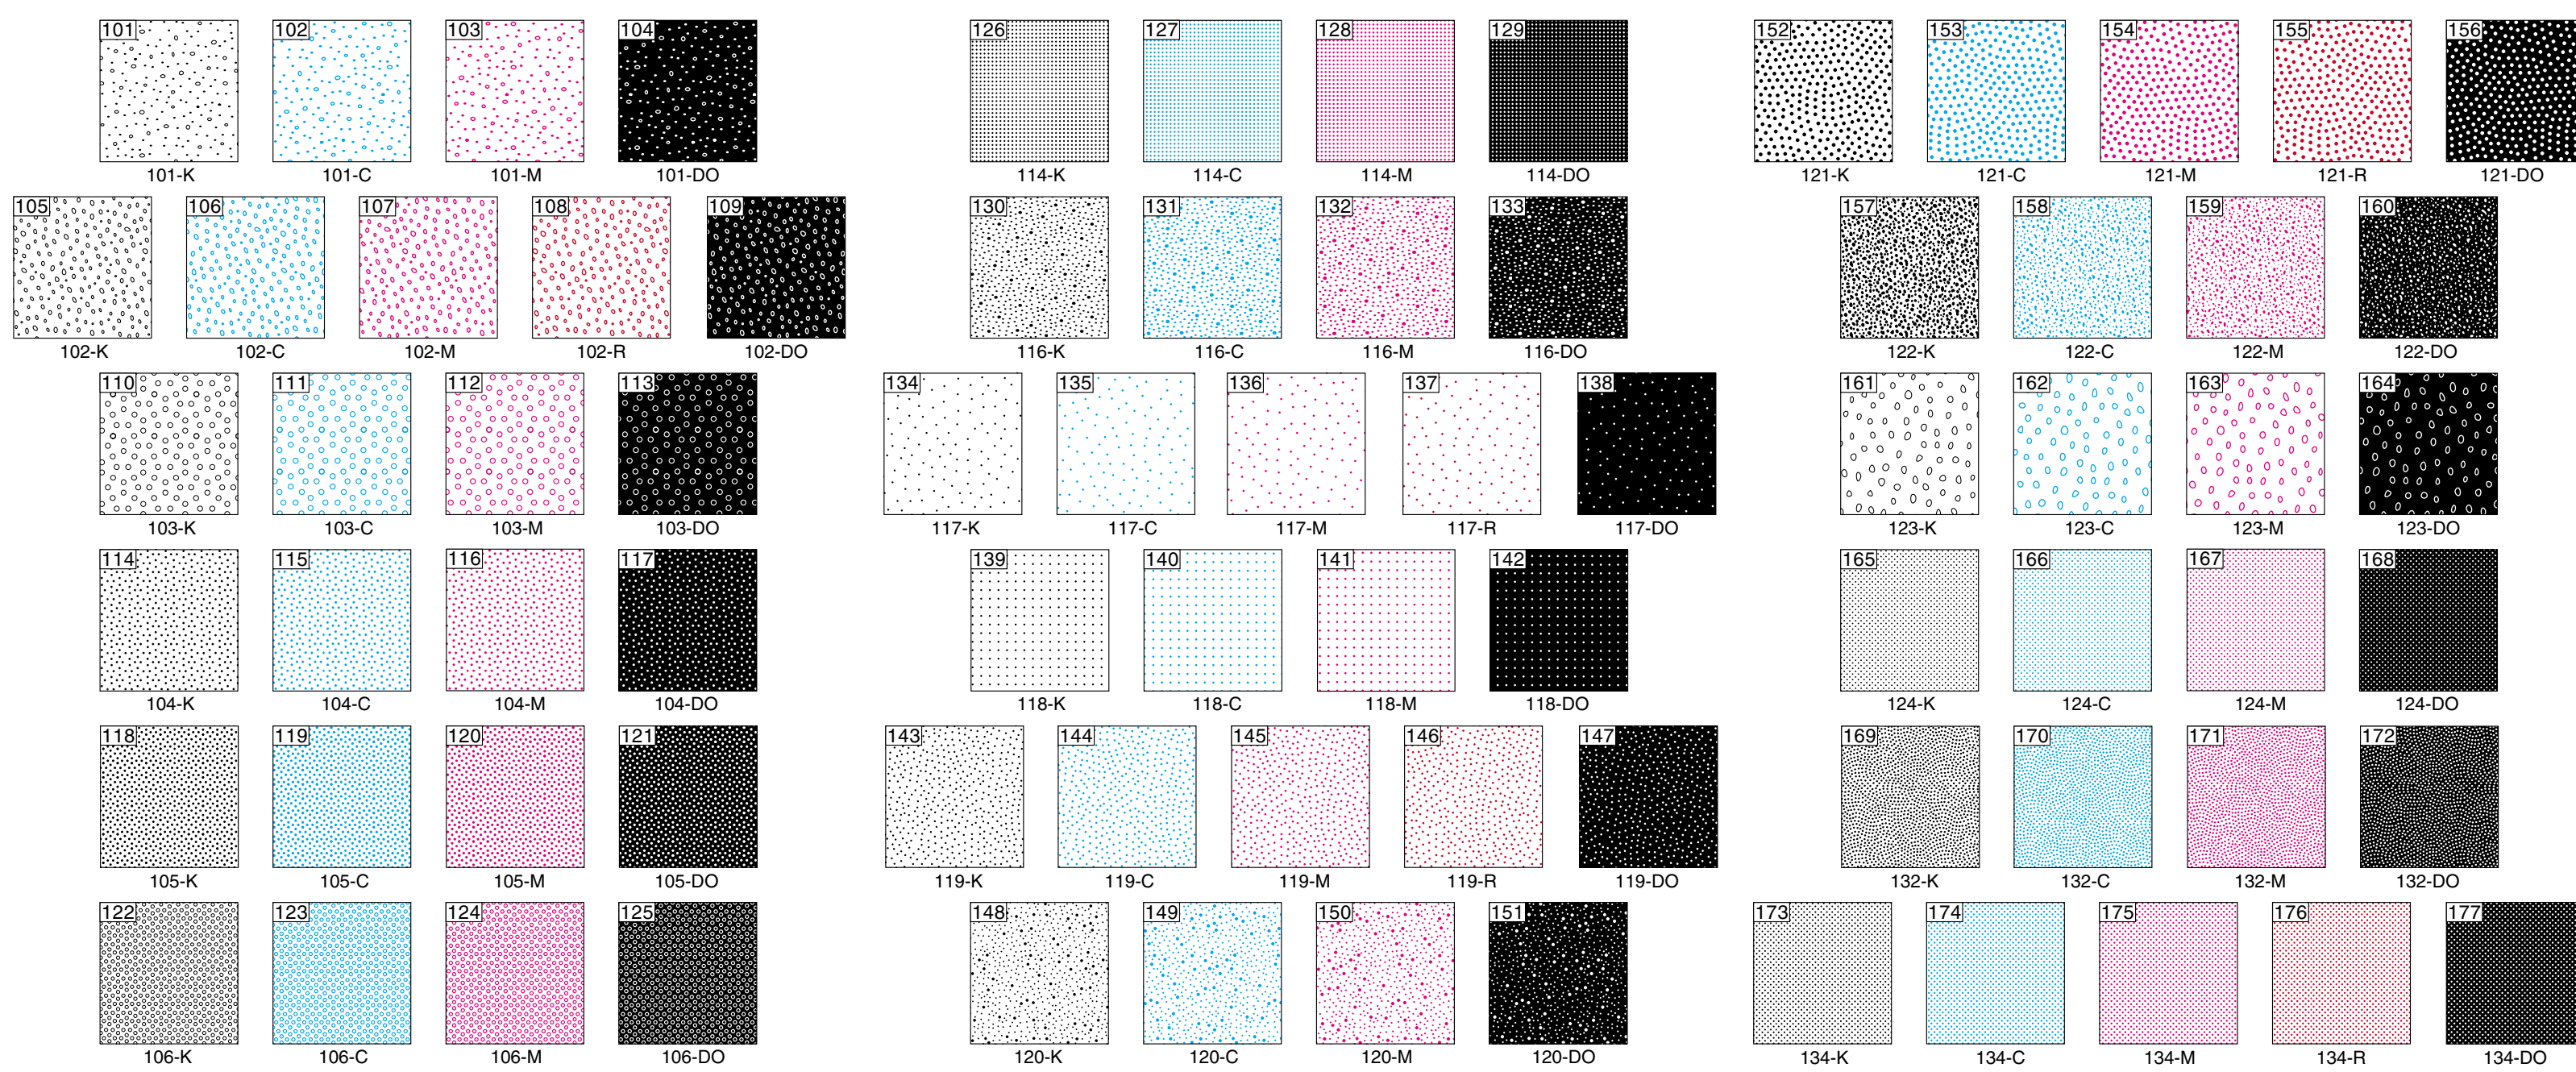

# Pattern Chart

[Pattern number below pattern box; lookup table symbol number in upper left-hand corner of color box]

## SEDIMENTARY PATTERNS (Series 200)

## SEDIMENTARY LITHOLOGY PATTERNS (Series 600)

## METAMORPHIC, IGNEOUS, AND VEIN-MATTER LITHOLOGY PATTERNS (Series 700)