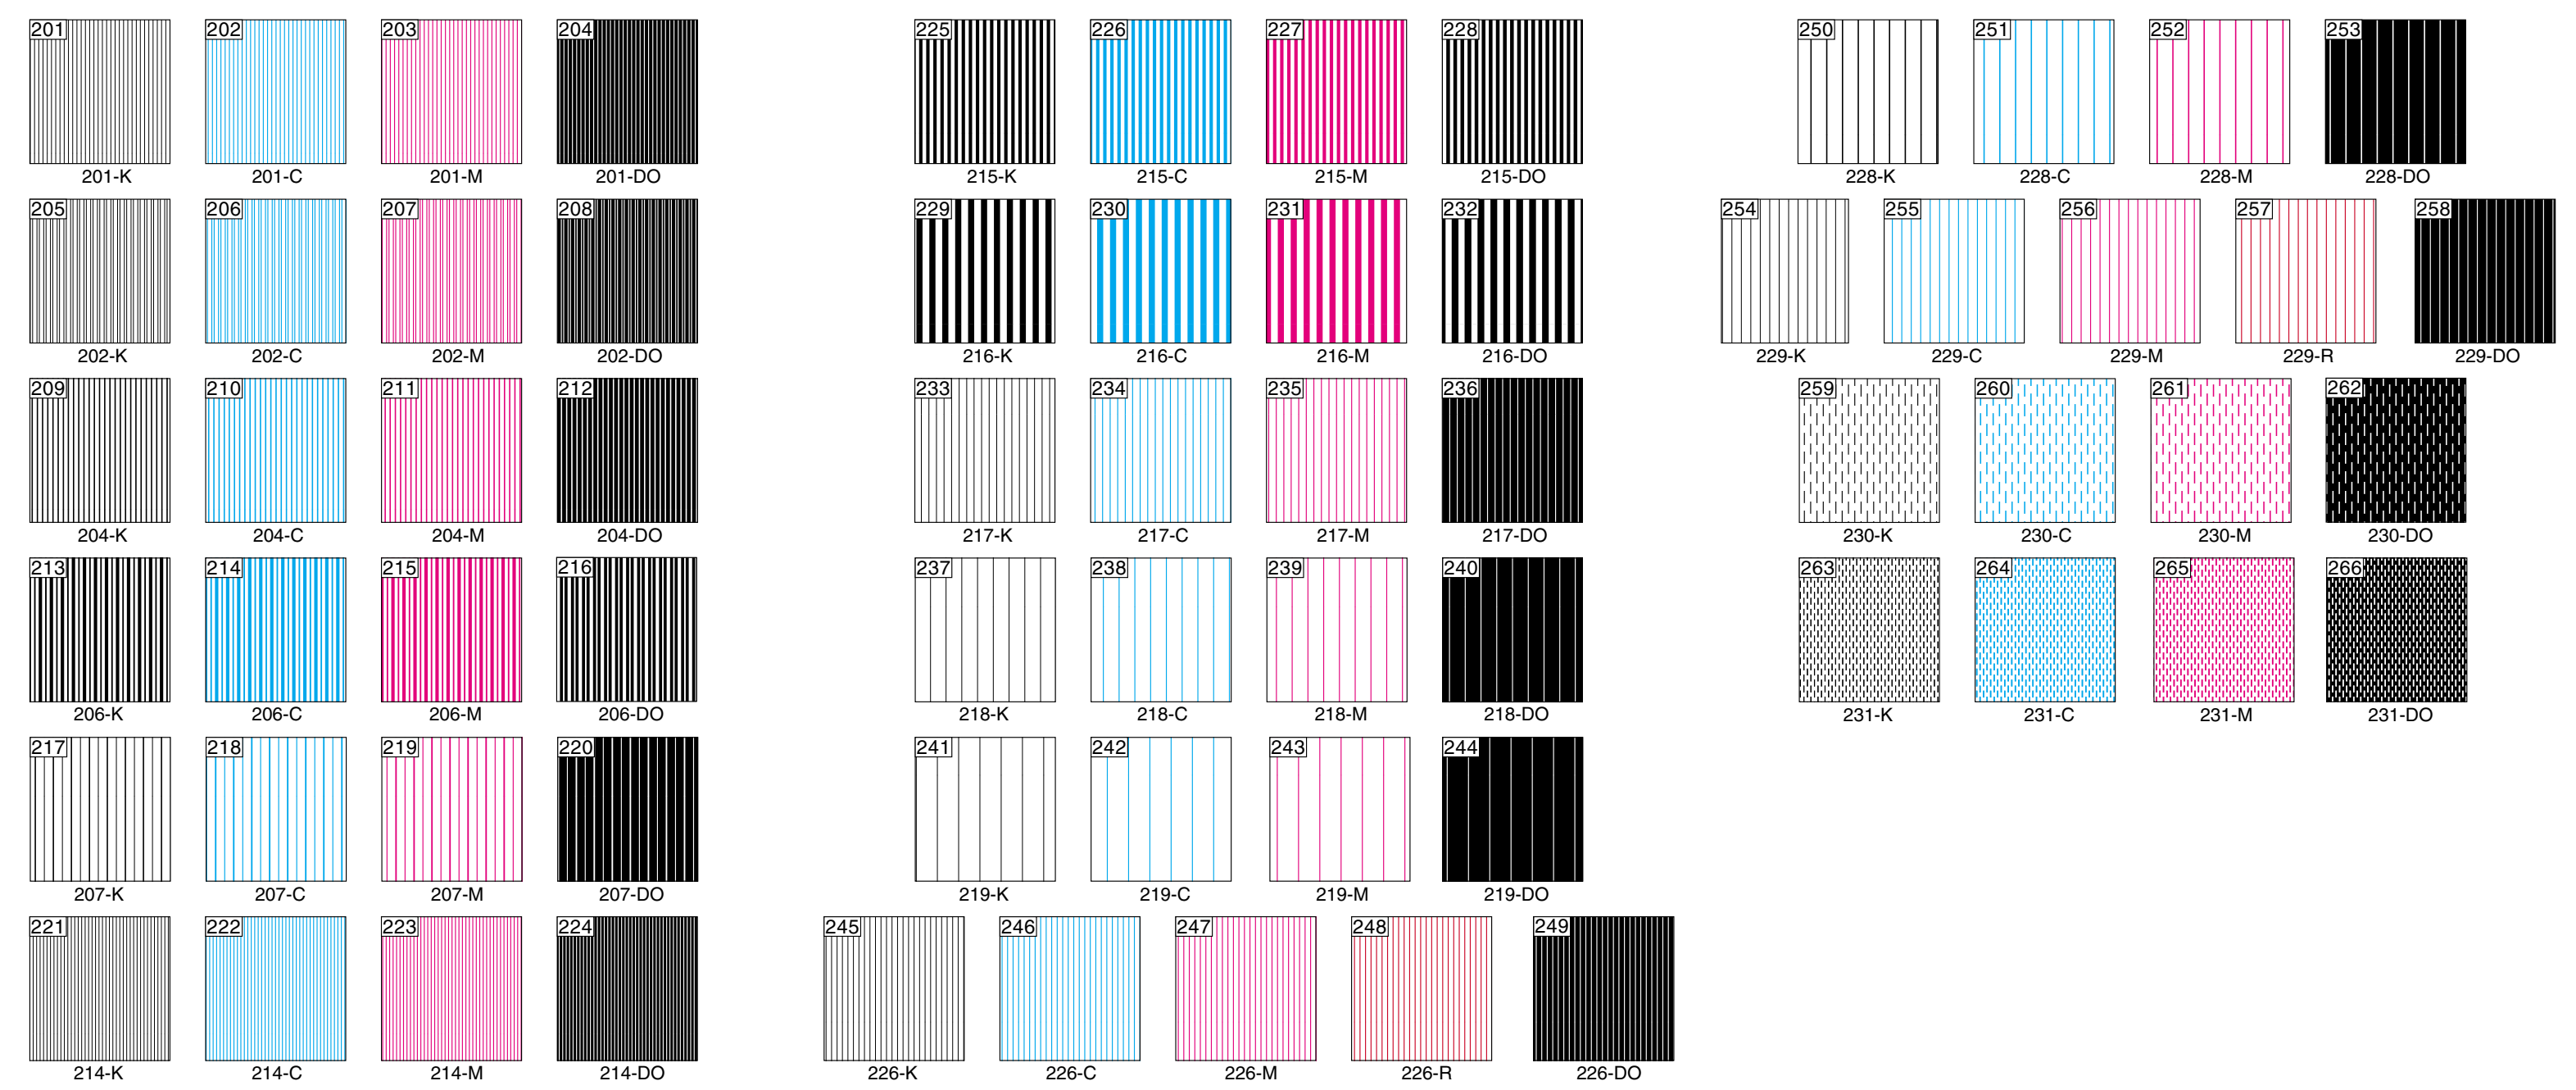

# Pattern Chart

[Pattern number below pattern box; lookup table symbol number in upper left-hand corner of color box]

## SEDIMENTARY PATTERNS (Series 200)

## SEDIMENTARY LITHOLOGY PATTERNS (Series 600)

## METAMORPHIC, IGNEOUS, AND VEIN-MATTER LITHOLOGY PATTERNS (Series 700)