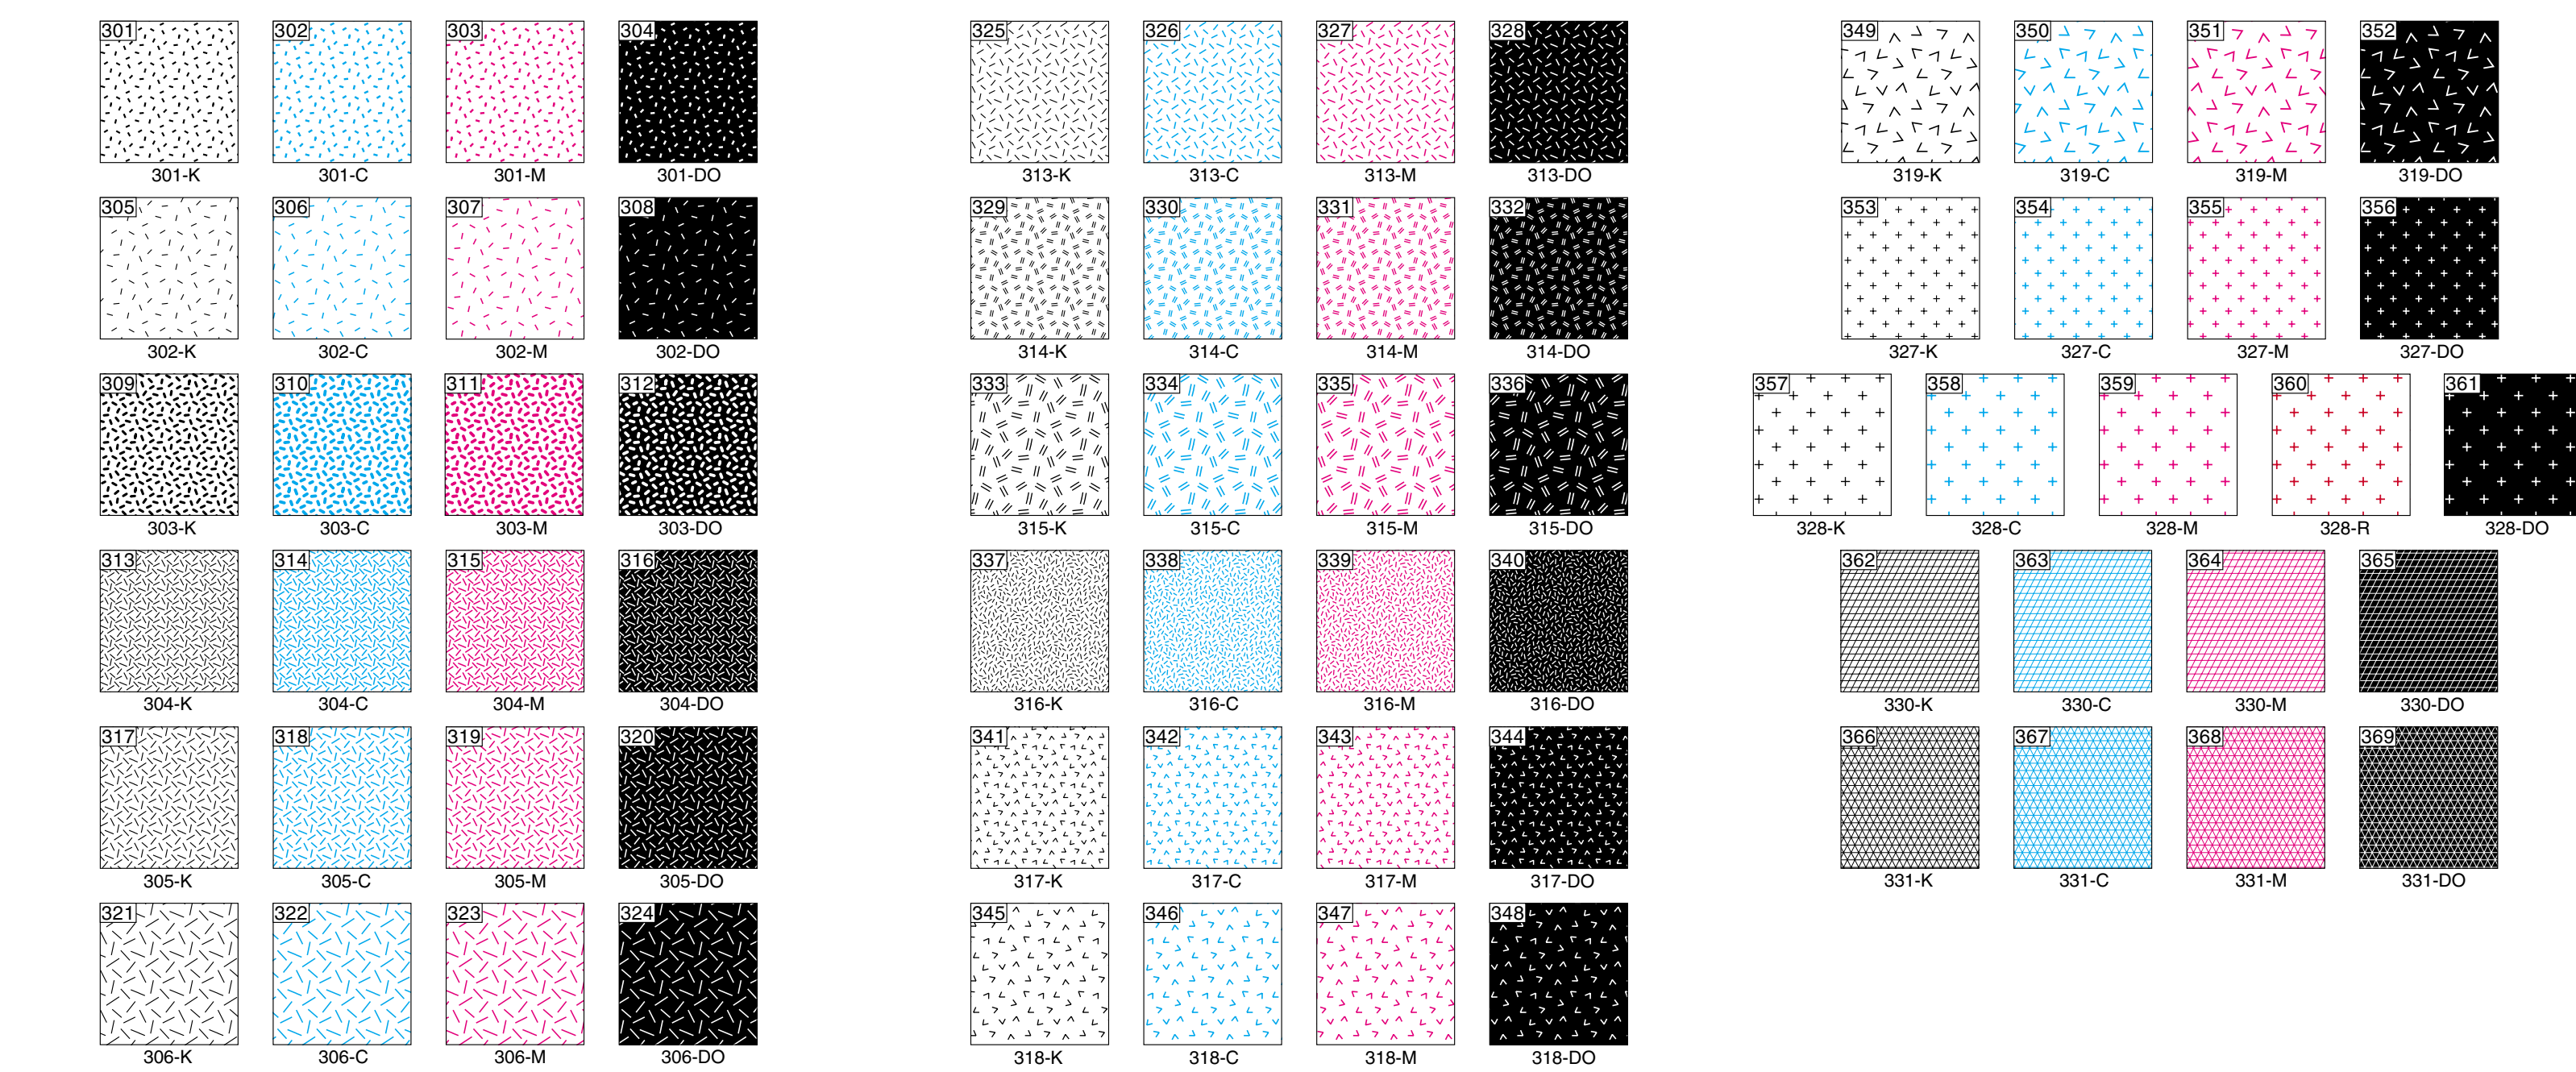

IGNEOUS PATTERNS (Series 300)